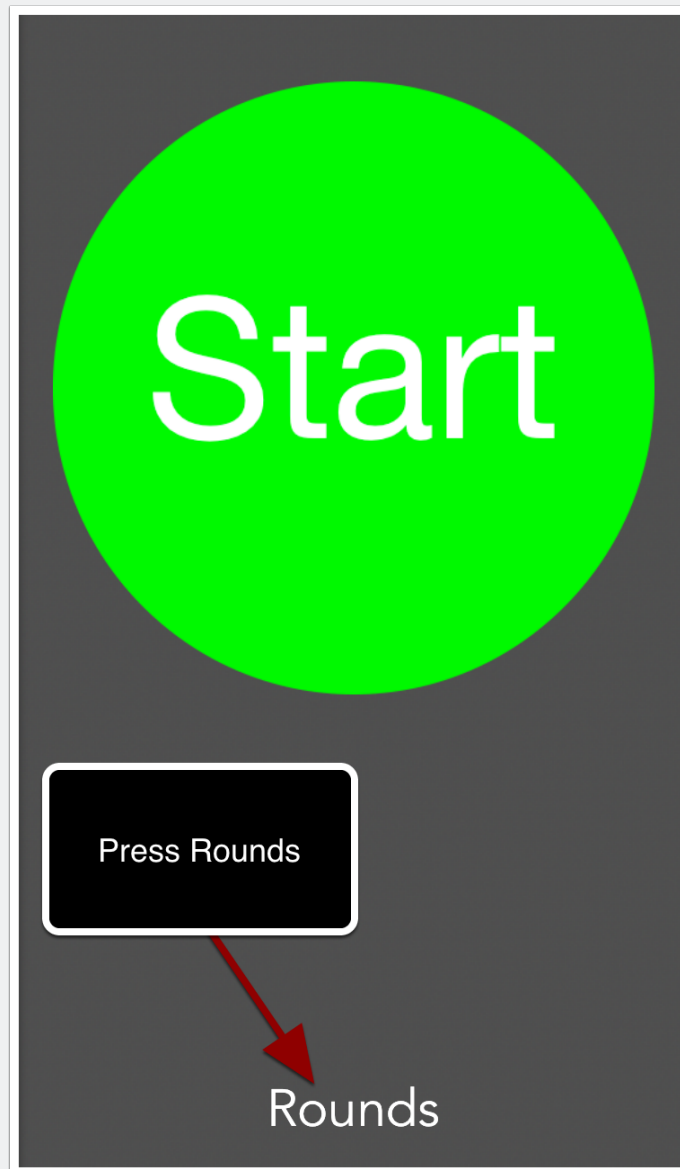

Quickstart - Live Round Viewer Setup

This is the quickstart so that you can watch a player on the course.

Live Round-watcher

The person watching the round should use the Rounds window to get to the Live Round button

Quickstart - Live Round Viewer Setup

Press Live Round

When you press Live Round, you will be prompted to join box.com the first time.

Quickstart - Live Round Viewer Setup

Sign in with the same box account (same name and password) as the player.

Press Live Round again, and then you will be taken to the Live Round window.

You will be able to watch the player move around the course while playing. If multiple people are signed into the same [box account](#), all of them can view the round in progress at the same time. Every time the player stops for a predetermined length of time, a mark is placed and the Live Round is updated. No more guessing where your player is on the course!